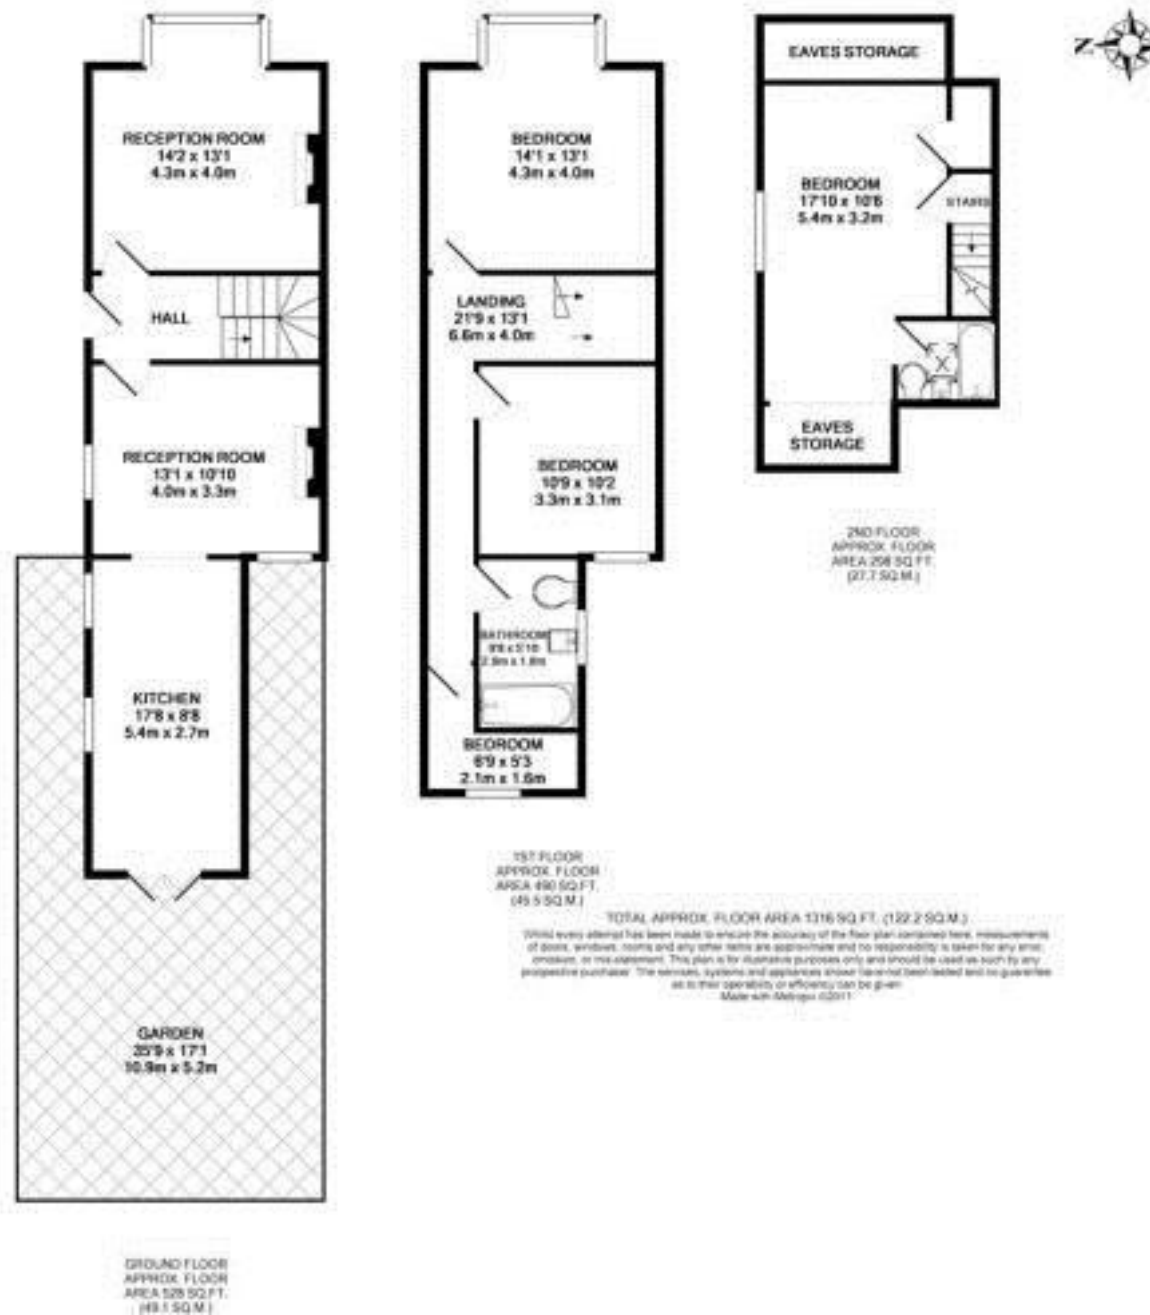

Immaculately presented throughout with period features and a light neutral contemporary feel, offering 1374 sq ft of living space over 3 floors.

Entrance hallway leads to the front living room, downstairs w.c and the dining room which is open plan with the fully fitted kitchen at the rear. Double doors open onto the rear garden with a patio, lawn, storage shed and side access.

On the first floor are 3 bedrooms and the luxury family bathroom with stairs leading up to the master bedroom with en-suite shower facilities and eaves storage.

Situated 0.5 miles from Strawberry Hill train station and just 0.7 miles from Twickenham mainline station and town centre. EPC Rating F

- Semi Detached Family Home
- Vacant Possession with No Chain
- 1374 Sq Ft Living Space
- Living Room and Open Plan Kitchen/Dining Room
- Pretty Walled Garden
- 4 Bedrooms
- Luxury Bathroom and En-Suite Shower Room
- 0.7 Miles from Twickenham Mainline Station